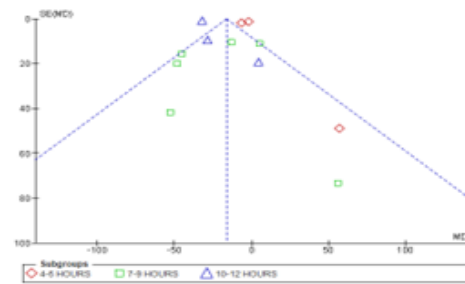

Supplemental materials

Body weight

Waist circumference

Total fat mass

Lean body mass

Glucose

Lean body mass

HDL

LDL

Supplementary Figure 1 Funnel plots. HDL-C: High-density lipoprotein cholesterol; LDL-C: Low-density lipoprotein cholesterol

Supplementary Table 1 Electronic search strategy

Database	Search terms
EBSCOhost:	#1: TI "Time-restricted eating" OR "Time-restricted feeding" OR "Time-restricted meal" OR "Time-restricted diet" OR "Time-restricted fasting" "Time restricted eating" OR "Time restricted feeding" OR "Time restricted meal" OR "Time restricted diet" OR "Time restricted fasting"
<ul style="list-style-type: none"> • MEDLINE Complete, • Academic Search Complete, • Food Science Source, • OpenDissertations 	#2: AB "Time-restricted eating" OR "Time-restricted feeding" OR "Time-restricted meal" OR "Time-restricted diet" OR "Time-restricted fasting" "Time restricted eating" OR "Time restricted feeding" OR "Time restricted meal" OR "Time restricted diet" OR "Time restricted fasting"
Web of Science	#1 OR #2 #1: TI=("Time-restricted eating" OR "Time-restricted feeding" OR "Time-restricted meal" OR "Time-restricted diet" OR "Time-restricted fasting" OR "Time restricted eating" OR "Time restricted feeding" OR "Time restricted meal" OR "Time restricted diet" OR "Time restricted fasting") #2: AB=("Time-restricted eating" OR "Time-restricted feeding" OR "Time-restricted meal" OR "Time-restricted diet" OR "Time-restricted fasting" OR "Time restricted eating" OR "Time restricted feeding" OR "Time restricted meal" OR "Time restricted diet" OR "Time restricted fasting"
Scopus	#1 OR #2 TITLE-ABS-KEY ("time-restricted eating" OR "time-restricted feeding" OR "time-restricted meal" OR "time-restricted diet" OR "time-restricted fasting")
Cochrane Library	"time-restricted" (feed* OR eat* OR diet* OR fast* OR meal*) in Title Abstract Keyword - (Word variations have been searched)