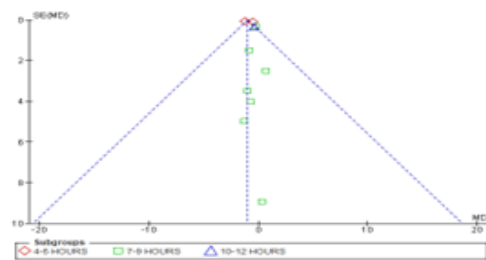

Supplemental materials

Body weight

Waist circumference

Total fat mass

Lean body mass

Glucose

Lean body mass

HDL

LDL

Supplementary Figure 1 Funnel plots. HDL-C: High-density lipoprotein cholesterol; LDL-C: Low-density lipoprotein cholesterol

Supplementary Table 1 Electronic search strategy

Database	Search terms
EBSCOhost:	#1: TI "Time-restricted eating" OR "Time-restricted feeding" OR "Time-restricted meal" OR "Time-restricted diet" OR "Time-restricted fasting" "Time restricted eating" OR "Time restricted feeding" OR "Time restricted meal" OR "Time restricted diet" OR "Time restricted fasting"
<ul style="list-style-type: none"> • MEDLINE Complete, • Academic Search Complete, • Food Science Source, • OpenDissertations 	#2: AB "Time-restricted eating" OR "Time-restricted feeding" OR "Time-restricted meal" OR "Time-restricted diet" OR "Time-restricted fasting" "Time restricted eating" OR "Time restricted feeding" OR "Time restricted meal" OR "Time restricted diet" OR "Time restricted fasting"
Web of Science	#1 OR #2 #1: TI=("Time-restricted eating" OR "Time-restricted feeding" OR "Time-restricted meal" OR "Time-restricted diet" OR "Time-restricted fasting" OR "Time restricted eating" OR "Time restricted feeding" OR "Time restricted meal" OR "Time restricted diet" OR "Time restricted fasting") #2: AB=("Time-restricted eating" OR "Time-restricted feeding" OR "Time-restricted meal" OR "Time-restricted diet" OR "Time-restricted fasting" OR "Time restricted eating" OR "Time restricted feeding" OR "Time restricted meal" OR "Time restricted diet" OR "Time restricted fasting"
Scopus	#1 OR #2 TITLE-ABS-KEY ("time-restricted eating" OR "time-restricted feeding" OR "time-restricted meal" OR "time-restricted diet" OR "time-restricted fasting")
Cochrane Library	"time-restricted" (feed* OR eat* OR diet* OR fast* OR meal*) in Title Abstract Keyword - (Word variations have been searched)