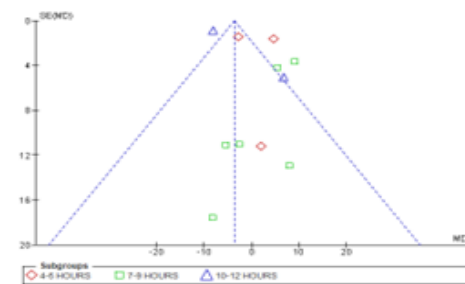

Supplemental materials

Body weight

Waist circumference

Total fat mass

Lean body mass

Glucose

Lean body mass

HDL

LDL

Supplementary Figure 1 Funnel plots. HDL-C: High-density lipoprotein cholesterol; LDL-C: Low-density lipoprotein cholesterol

Supplementary Table 1 Electronic search strategy

Database	Search terms
EBSCOhost:	#1: TI "Time-restricted eating" OR "Time-restricted feeding" OR "Time-restricted meal" OR "Time-restricted diet" OR "Time-restricted fasting" "Time restricted eating" OR "Time restricted feeding" OR "Time restricted meal" OR "Time restricted diet" OR "Time restricted fasting"
<ul style="list-style-type: none"> • MEDLINE Complete, • Academic Search Complete, • Food Science Source, • OpenDissertations 	#2: AB "Time-restricted eating" OR "Time-restricted feeding" OR "Time-restricted meal" OR "Time-restricted diet" OR "Time-restricted fasting" "Time restricted eating" OR "Time restricted feeding" OR "Time restricted meal" OR "Time restricted diet" OR "Time restricted fasting"
Web of Science	#1 OR #2 #1: TI=("Time-restricted eating" OR "Time-restricted feeding" OR "Time-restricted meal" OR "Time-restricted diet" OR "Time-restricted fasting" OR "Time restricted eating" OR "Time restricted feeding" OR "Time restricted meal" OR "Time restricted diet" OR "Time restricted fasting") #2: AB=("Time-restricted eating" OR "Time-restricted feeding" OR "Time-restricted meal" OR "Time-restricted diet" OR "Time-restricted fasting" OR "Time restricted eating" OR "Time restricted feeding" OR "Time restricted meal" OR "Time restricted diet" OR "Time restricted fasting"
Scopus	#1 OR #2 TITLE-ABS-KEY ("time-restricted eating" OR "time-restricted feeding" OR "time-restricted meal" OR "time-restricted diet" OR "time-restricted fasting")
Cochrane Library	"time-restricted" (feed* OR eat* OR diet* OR fast* OR meal*) in Title Abstract Keyword - (Word variations have been searched)