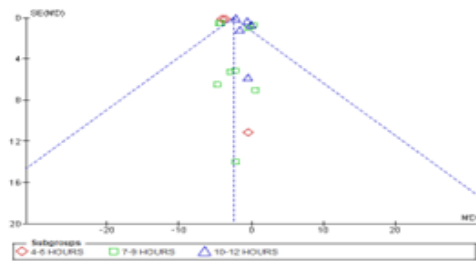

Supplemental materials

Body weight

Waist circumference

Total fat mass

Lean body mass

Glucose

Lean body mass

HDL

LDL

Supplementary Figure 1 Funnel plots. HDL-C: High-density lipoprotein cholesterol; LDL-C: Low-density lipoprotein cholesterol

Supplementary Table 1 Electronic search strategy

Database	Search terms
EBSCOhost:	#1: TI "Time-restricted eating" OR "Time-restricted feeding" OR "Time-restricted meal" OR "Time-restricted diet" OR "Time-restricted fasting" "Time restricted eating" OR "Time restricted feeding" OR "Time restricted meal" OR "Time restricted diet" OR "Time restricted fasting"
<ul style="list-style-type: none"> • MEDLINE Complete, • Academic Search Complete, • Food Science Source, • OpenDissertations 	#2: AB "Time-restricted eating" OR "Time-restricted feeding" OR "Time-restricted meal" OR "Time-restricted diet" OR "Time-restricted fasting" "Time restricted eating" OR "Time restricted feeding" OR "Time restricted meal" OR "Time restricted diet" OR "Time restricted fasting"
Web of Science	#1 OR #2 #1: TI=("Time-restricted eating" OR "Time-restricted feeding" OR "Time-restricted meal" OR "Time-restricted diet" OR "Time-restricted fasting" OR "Time restricted eating" OR "Time restricted feeding" OR "Time restricted meal" OR "Time restricted diet" OR "Time restricted fasting") #2: AB=("Time-restricted eating" OR "Time-restricted feeding" OR "Time-restricted meal" OR "Time-restricted diet" OR "Time-restricted fasting" OR "Time restricted eating" OR "Time restricted feeding" OR "Time restricted meal" OR "Time restricted diet" OR "Time restricted fasting"
Scopus	#1 OR #2 TITLE-ABS-KEY ("time-restricted eating" OR "time-restricted feeding" OR "time-restricted meal" OR "time-restricted diet" OR "time-restricted fasting")
Cochrane Library	"time-restricted" (feed* OR eat* OR diet* OR fast* OR meal*) in Title Abstract Keyword - (Word variations have been searched)