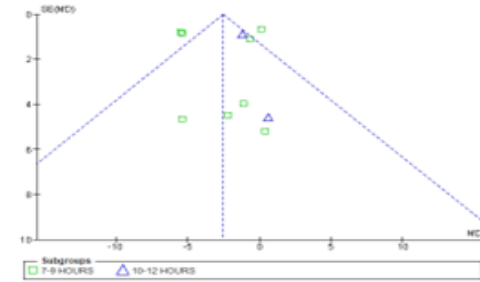

Supplemental materials

Body weight

Waist circumference

Total fat mass

Lean body mass

Glucose

Lean body mass

HDL

LDL

Supplementary Figure 1 Funnel plots. HDL-C: High-density lipoprotein cholesterol; LDL-C: Low-density lipoprotein cholesterol

Supplementary Table 1 Electronic search strategy

Database	Search terms
EBSCOhost:	#1: TI "Time-restricted eating" OR "Time-restricted feeding" OR "Time-restricted meal" OR "Time-restricted diet" OR "Time-restricted fasting" "Time restricted eating" OR "Time restricted feeding" OR "Time restricted meal" OR "Time restricted diet" OR "Time restricted fasting"
<ul style="list-style-type: none"> • MEDLINE Complete, • Academic Search Complete, • Food Science Source, • OpenDissertations 	#2: AB "Time-restricted eating" OR "Time-restricted feeding" OR "Time-restricted meal" OR "Time-restricted diet" OR "Time-restricted fasting" "Time restricted eating" OR "Time restricted feeding" OR "Time restricted meal" OR "Time restricted diet" OR "Time restricted fasting"
Web of Science	#1 OR #2 #1: TI=("Time-restricted eating" OR "Time-restricted feeding" OR "Time-restricted meal" OR "Time-restricted diet" OR "Time-restricted fasting" OR "Time restricted eating" OR "Time restricted feeding" OR "Time restricted meal" OR "Time restricted diet" OR "Time restricted fasting") #2: AB=("Time-restricted eating" OR "Time-restricted feeding" OR "Time-restricted meal" OR "Time-restricted diet" OR "Time-restricted fasting" OR "Time restricted eating" OR "Time restricted feeding" OR "Time restricted meal" OR "Time restricted diet" OR "Time restricted fasting"
Scopus	#1 OR #2 TITLE-ABS-KEY ("time-restricted eating" OR "time-restricted feeding" OR "time-restricted meal" OR "time-restricted diet" OR "time-restricted fasting")
Cochrane Library	"time-restricted" (feed* OR eat* OR diet* OR fast* OR meal*) in Title Abstract Keyword - (Word variations have been searched)