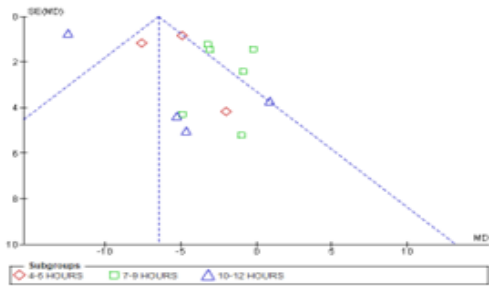

Supplemental materials

Body weight

Waist circumference

Total fat mass

Lean body mass

Glucose

Lean body mass

HDL

LDL

Supplementary Figure 1 Funnel plots. HDL-C: High-density lipoprotein cholesterol; LDL-C: Low-density lipoprotein cholesterol

Supplementary Table 1 Electronic search strategy

Database	Search terms
EBSCOhost:	#1: TI "Time-restricted eating" OR "Time-restricted feeding" OR "Time-restricted meal" OR "Time-restricted diet" OR "Time-restricted fasting" "Time restricted eating" OR "Time restricted feeding" OR "Time restricted meal" OR "Time restricted diet" OR "Time restricted fasting"
<ul style="list-style-type: none"> • MEDLINE Complete, • Academic Search Complete, • Food Science Source, • OpenDissertations 	#2: AB "Time-restricted eating" OR "Time-restricted feeding" OR "Time-restricted meal" OR "Time-restricted diet" OR "Time-restricted fasting" "Time restricted eating" OR "Time restricted feeding" OR "Time restricted meal" OR "Time restricted diet" OR "Time restricted fasting"
Web of Science	#1 OR #2 #1: TI=("Time-restricted eating" OR "Time-restricted feeding" OR "Time-restricted meal" OR "Time-restricted diet" OR "Time-restricted fasting" OR "Time restricted eating" OR "Time restricted feeding" OR "Time restricted meal" OR "Time restricted diet" OR "Time restricted fasting") #2: AB=("Time-restricted eating" OR "Time-restricted feeding" OR "Time-restricted meal" OR "Time-restricted diet" OR "Time-restricted fasting" OR "Time restricted eating" OR "Time restricted feeding" OR "Time restricted meal" OR "Time restricted diet" OR "Time restricted fasting"
Scopus	#1 OR #2 TITLE-ABS-KEY ("time-restricted eating" OR "time-restricted feeding" OR "time-restricted meal" OR "time-restricted diet" OR "time-restricted fasting")
Cochrane Library	"time-restricted" (feed* OR eat* OR diet* OR fast* OR meal*) in Title Abstract Keyword - (Word variations have been searched)