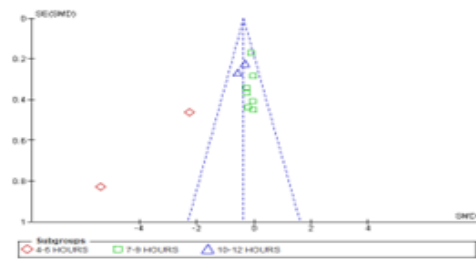

Supplemental materials

Body weight

Waist circumference

Total fat mass

Lean body mass

Glucose

Lean body mass

HDL

LDL

Supplementary Figure 1 Funnel plots. HDL-C: High-density lipoprotein cholesterol; LDL-C: Low-density lipoprotein cholesterol

Supplementary Table 1 Electronic search strategy

Database	Search terms
EBSCOhost:	#1: TI "Time-restricted eating" OR "Time-restricted feeding" OR "Time-restricted meal" OR "Time-restricted diet" OR "Time-restricted fasting" "Time restricted eating" OR "Time restricted feeding" OR "Time restricted meal" OR "Time restricted diet" OR "Time restricted fasting"
<ul style="list-style-type: none"> • MEDLINE Complete, • Academic Search Complete, • Food Science Source, • OpenDissertations 	#2: AB "Time-restricted eating" OR "Time-restricted feeding" OR "Time-restricted meal" OR "Time-restricted diet" OR "Time-restricted fasting" "Time restricted eating" OR "Time restricted feeding" OR "Time restricted meal" OR "Time restricted diet" OR "Time restricted fasting"
Web of Science	#1 OR #2 #1: TI=("Time-restricted eating" OR "Time-restricted feeding" OR "Time-restricted meal" OR "Time-restricted diet" OR "Time-restricted fasting" OR "Time restricted eating" OR "Time restricted feeding" OR "Time restricted meal" OR "Time restricted diet" OR "Time restricted fasting") #2: AB=("Time-restricted eating" OR "Time-restricted feeding" OR "Time-restricted meal" OR "Time-restricted diet" OR "Time-restricted fasting" OR "Time restricted eating" OR "Time restricted feeding" OR "Time restricted meal" OR "Time restricted diet" OR "Time restricted fasting"
Scopus	#1 OR #2 TITLE-ABS-KEY ("time-restricted eating" OR "time-restricted feeding" OR "time-restricted meal" OR "time-restricted diet" OR "time-restricted fasting")
Cochrane Library	"time-restricted" (feed* OR eat* OR diet* OR fast* OR meal*) in Title Abstract Keyword - (Word variations have been searched)