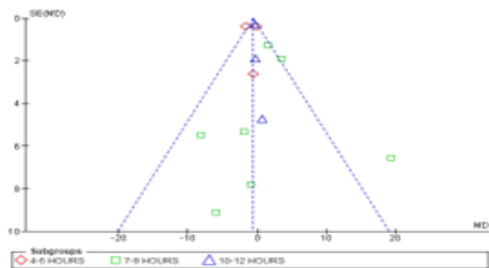

Supplemental materials

Body weight

Waist circumference

Total fat mass

Lean body mass

Glucose

Lean body mass

HDL

LDL

Supplementary Figure 1 Funnel plots. HDL-C: High-density lipoprotein cholesterol; LDL-C: Low-density lipoprotein cholesterol

Supplementary Table 1 Electronic search strategy

Database	Search terms
EBSCOhost:	#1: TI "Time-restricted eating" OR "Time-restricted feeding" OR "Time-restricted meal" OR "Time-restricted diet" OR "Time-restricted fasting" "Time restricted eating" OR "Time restricted feeding" OR "Time restricted meal" OR "Time restricted diet" OR "Time restricted fasting"
<ul style="list-style-type: none"> • MEDLINE Complete, • Academic Search Complete, • Food Science Source, • OpenDissertations 	#2: AB "Time-restricted eating" OR "Time-restricted feeding" OR "Time-restricted meal" OR "Time-restricted diet" OR "Time-restricted fasting" "Time restricted eating" OR "Time restricted feeding" OR "Time restricted meal" OR "Time restricted diet" OR "Time restricted fasting"
Web of Science	#1 OR #2 #1: TI=("Time-restricted eating" OR "Time-restricted feeding" OR "Time-restricted meal" OR "Time-restricted diet" OR "Time-restricted fasting" OR "Time restricted eating" OR "Time restricted feeding" OR "Time restricted meal" OR "Time restricted diet" OR "Time restricted fasting") #2: AB=("Time-restricted eating" OR "Time-restricted feeding" OR "Time-restricted meal" OR "Time-restricted diet" OR "Time-restricted fasting" OR "Time restricted eating" OR "Time restricted feeding" OR "Time restricted meal" OR "Time restricted diet" OR "Time restricted fasting"
Scopus	#1 OR #2 TITLE-ABS-KEY ("time-restricted eating" OR "time-restricted feeding" OR "time-restricted meal" OR "time-restricted diet" OR "time-restricted fasting")
Cochrane Library	"time-restricted" (feed* OR eat* OR diet* OR fast* OR meal*) in Title Abstract Keyword - (Word variations have been searched)